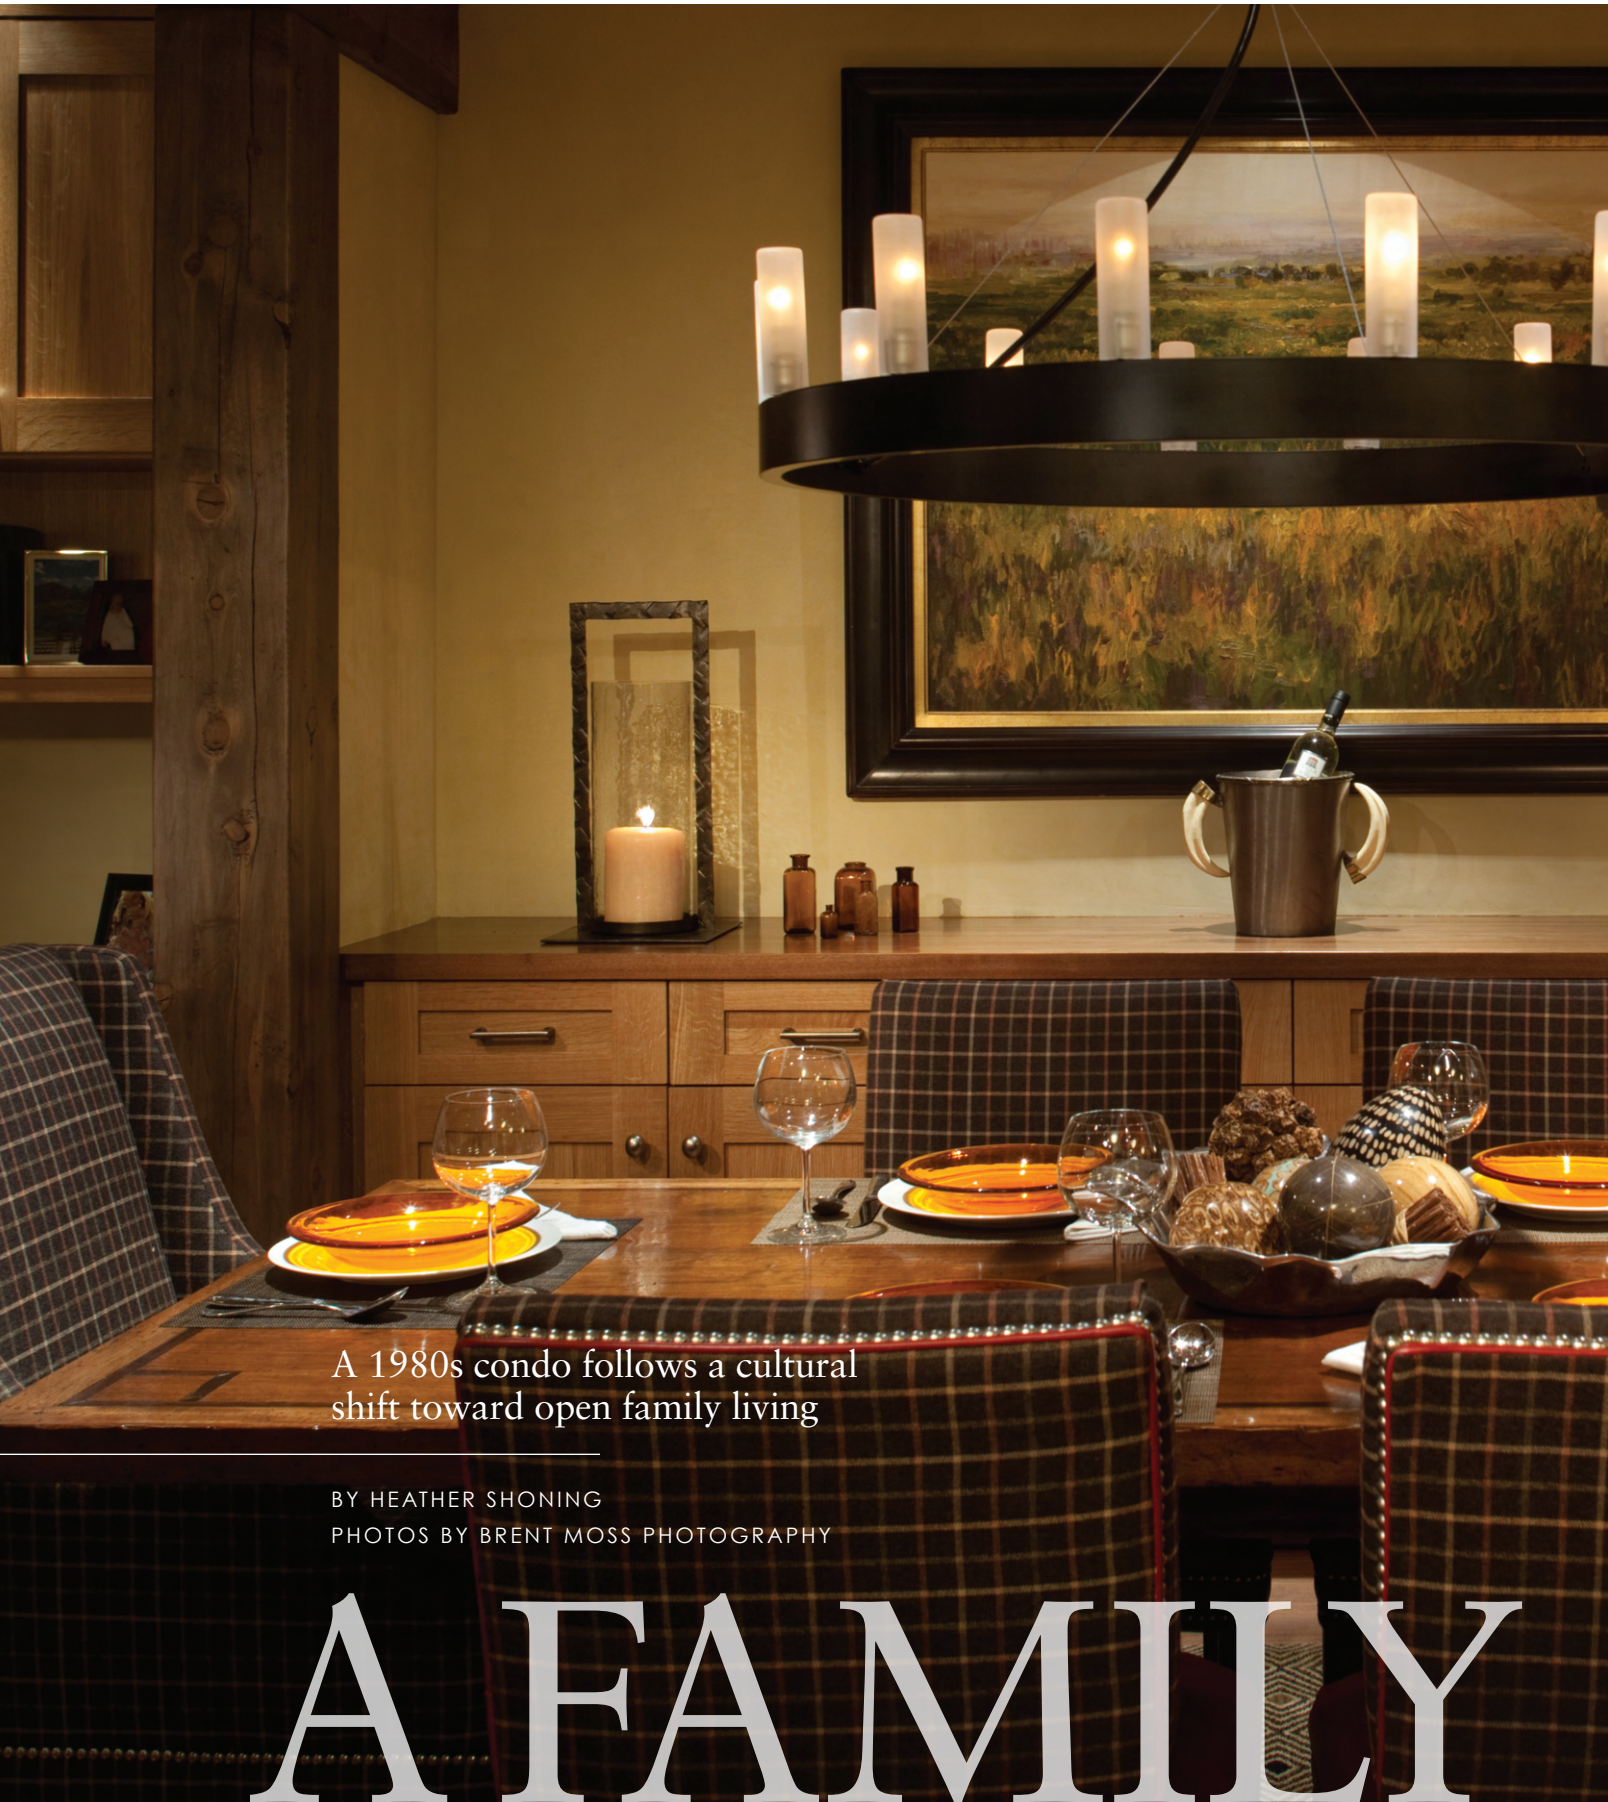

cut the calories
STRENGTHEN
YOUR HOLIDAY
WILLPOWER

A 1980s condo follows a cultural shift toward open family living

BY HEATHER SHONING
PHOTOS BY BRENT MOSS PHOTOGRAPHY

A FAMILY

AFFAIR

“In the ’80s we were culturally different people,” says Steven Novy of Green Line Architects. “Now we have different needs and different lifestyles.” This cultural shift drove the remodel of a vacation townhome in Snowmass Village. Walls were removed and the common areas were opened up to create an open living plan leaving the dated design in the construction dust.